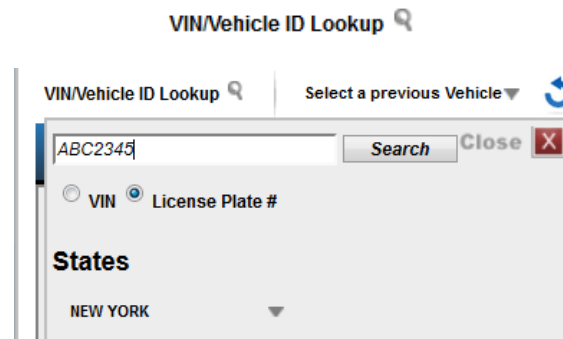

United Auto Supply

Foreign & Domestic Parts Specialists

UAS LOGIN

User Name:

Password:

Simplify your life with our new License Plate lookup feature !

Its as easy as A. B. C.

- A. Choose the VIN/Vehicle Lookup button in the upper left of the Catalog**
- B. Click the License Plate # button**
- C. Enter any license plate from most states, choose the state and press SEARCH**